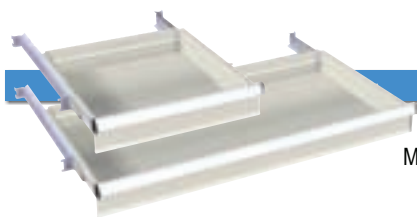

Cabinet housings with leaf doors

Made of high-quality sheet steel. Housing sides and bases are painted with high resistance products, environmentally friendly. Available in one height only with sides slotted in increments of 25 mm to allow drawers and shelves to be adjusted accordingly. Doors fitted with safety cylinder lock and 2 keys.

With standard leaf doors

Width mm	Depth mm	Height mm	Usable height mm	without Divider Art. Nr.	with Divider Art. Nr.
1026	555	2000	1850	24-32000	24-32010

Colours: see colour chart at the bottom of the page

With Plexiglas® leaf doors

Width mm	Depth mm	Height mm	Usable height mm	without Divider Art. Nr.	with Divider Art. Nr.
1026	555	2000	1850	24-62000	24-62010

Colours: see colour chart at the bottom of the page

* only for cabinet with central partition

* with load evenly distributed

Colour: Light grey RAL 7035

Adjustable shelves

Made of high-quality sheet steel

Width mm	Depth mm	Height mm	Load capacity kg	Plain Art. Nr.	Slotted Art. Nr.
486	500	35	70	* 24-10034	-
1000	500	35	70	-	24-30036