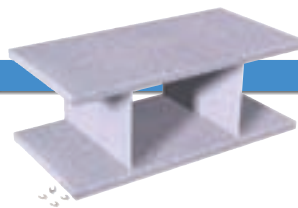

Drawers

Made of high-quality sheet steel

Available in two versions (simple or total extension) with steel roller bearings..

Front height mm	Usable width mm	Usable depth mm	Extension %	Load capacity kg *	Art. Nr.
100 S	486	459	85	50	* 24-13100
100 T	486	459	100	50	* 24-13101
100 S	918	459	85	50	24-33100
100 T	918	459	100	50	24-33101

* only for cabinet with central partition

* with load evenly distributed

Colour: Light grey RAL 7035

Adjustable shelves

Made of high-quality sheet steel

Width mm	Depth mm	Height mm	Load capacity kg	Plain Art. Nr.	Slotted Art. Nr.
486	500	35	70	* 24-10034	-
1000	500	35	70	-	24-30036

* only for cabinet with central partition

Hooks (spare part)-Kit : 16 pieces

52-00006

Compartment dividing walls

Made of galvanised steel

Height between shelves mm	Usable height between shelves mm	Art. Nr.
200	165	52-65020
300	265	52-65030

Shelf divider

Made of steel

Length mm	Height mm	Art. Nr.
495	100	52-61050

Standard colours:

Ral 5012 Ral 6011 Ral 7035

Load capacity is intended for evenly distributed loads

All components are supplied with fixings