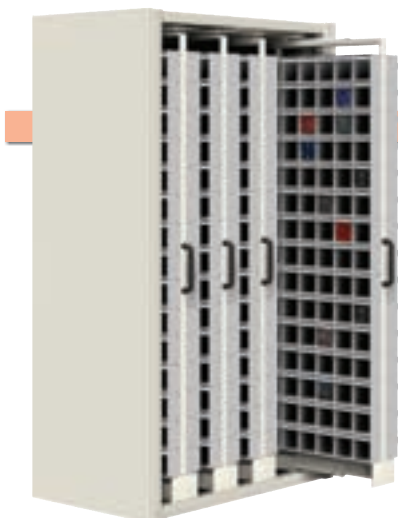

Series 99

Unibox - Rotary towers

Width mm	Depth mm	Height mm	Usable height mm	Load capacity kg *	Art. Nr.
1100	1100	1615	1500	800	99-65157
1100	1100	1865	1750	800	99-65177
1100	1100	2065	1950	800	99-65197

Colour: Light grey RAL 7035

M10x110

Pair
Art. Nr.

06-00046

Size:	Art. Nr.
1100x1100x1865 mm	
UNIBOX	
Dark grey RAL 7000	99-65171-01
Light grey RAL 7035	99-65177-01
Fittings:	
2 x UNIBOX 9 compartments	
18 x UNIBOX 6 compartments	
22 x UNIBOX 5 compartments	
6 x UNIBOX 4 compartments	

Unibox - Storage systems with vertical drawers

Width mm	Usable width mm	Depth mm	Height mm
1073	967	707	2000
1481	1375	707	2000

Max load capacity per vertical drawer: 150 kg
Equipped with safety locking system.