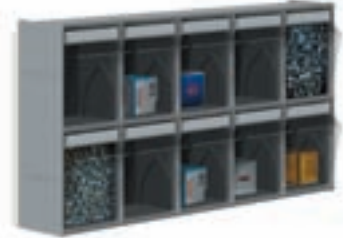

Size:	Art. Nr.
600x150x328 mm	
UNIBOX	
Dark grey RAL 7000	99-62031-05
Light grey RAL 7035	99-62037-05
Fittings:	
2 x UNIBOX 5 compartments