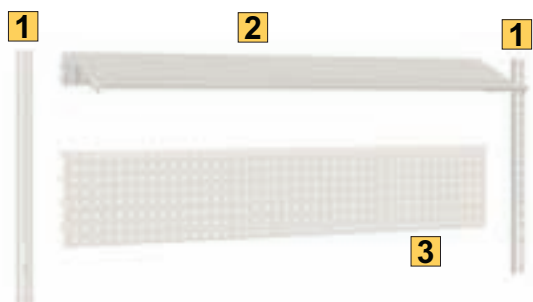

Fittings:

- 1 Worktop 40mmh
- 8 Drawers 27x36 Eh
- 1 Adjustable shelf

Colour: frame light grey RAL 7035 – accessories: see colour chart

Width mm	Depth mm	Height mm	Multiplex Art. Nr.	MDF Art. Nr.
2000	750	840	42-84207-006	42-84207-106

Fittings:

- 1 Worktop 40mmh
- 4 Drawers 27x36 Eh
- 1 Door 450mmh
- 1 Adjustable shelf

Colour: frame light grey RAL 7035 – accessories: see colour chart

Width mm	Depth mm	Height mm	Multiplex Art. Nr.	MDF Art. Nr.
2000	750	840	42-84207-007	42-84207-107

Fittings:

- 1 Worktop 40mmh
- 5 Drawers 27x36 Eh
- 1 Door 450mmh
- 1 Adjustable shelf

Colour: frame light grey RAL 7035 – accessories: see colour chart

1 Support columns

Usable height mm	No. of panels required	Art. Nr.
327	1	42-90008
631	2	42-90016
935	3	42-90024