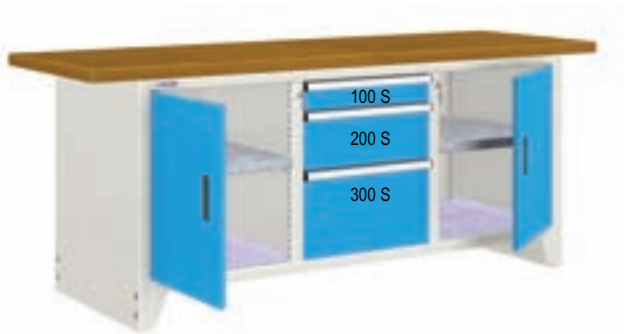

Hooks
see page 221

Standard colours:

Ral 5012 Ral 6011 Ral 7035

MODULAR workbench

Width mm	Depth mm	Height mm	Multiplex Art. Nr.	MDF Art. Nr.
2000	750	840	42-84207-001	42-84207-101

Fittings:

- 1 Worktop 40mmh
- 2 Drawers 27x36 Eh
- 2 Doors 450mmh
- 1 Adjustable shelf

Colour: frame light grey RAL 7035 – accessories: see colour chart

Width mm	Depth mm	Height mm	Multiplex Art. Nr.	MDF Art. Nr.
2000	750	840	42-84207-002	42-84207-102

Fittings:

- 1 Worktop 40mmh
- 3 Drawers 27x36 Eh
- 2 Doors 600mmh
- 2 Adjustable shelves