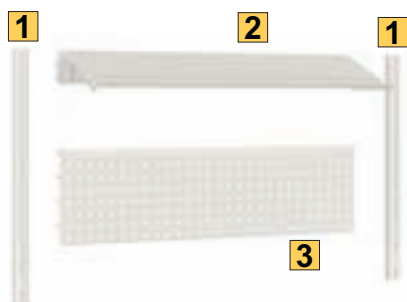

Colour: frame light grey RAL 7035 – accessories: see colour chart

Width mm	Depth mm	Height mm	Multiplex Art. Nr.	MDF Art. Nr.
1500	750	840	42-84157-007	42-84157-107

Fittings:

1 Worktop 40mmh

4 Drawers 27x36 Eh

1 door 600mmh

1 Adjustable shelf

Colour: frame light grey RAL 7035 – accessories: see colour chart

1 Support columns

Usable height mm	No. of panels required	Art. Nr.
327	1	42-90008
631	2	42-90016
935	3	42-90024

Colour: Light grey RAL 7035

2 Adjustable shelf

Width mm	Usable depth mm	Art. Nr.
1056	320	42-92032

Colour: Light grey RAL 7035

3 Perforated panel

Width mm	Height mm	Art. Nr.
1056	304	42-91030

Colour: Light grey RAL 7035