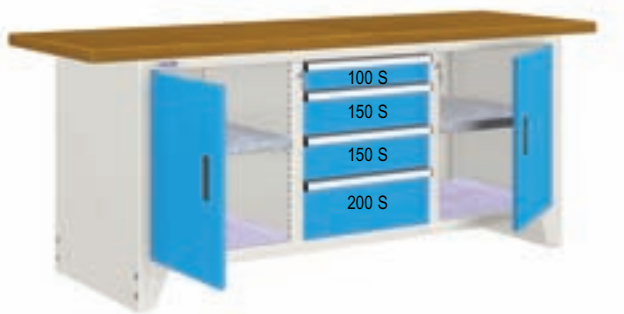

Colour: frame light grey RAL 7035 – accessories: see colour chart

Width mm	Depth mm	Height mm	Multiplex Art. Nr.	MDF Art. Nr.
2000	750	840	42-84207-002	42-84207-102

Fittings:

- 1 Worktop 40mmh
- 3 Drawers 27x36 Eh
- 2 Doors 600mmh
- 2 Adjustable shelves

Colour: frame light grey RAL 7035 – accessories: see colour chart

Width mm	Depth mm	Height mm	Multiplex Art. Nr.	MDF Art. Nr.
2000	750	840	42-84207-003	42-84207-103

Fittings:

- 1 Worktop 40mmh
- 4 Drawers 27x36 Eh
- 2 Doors 600mmh
- 2 Adjustable shelves